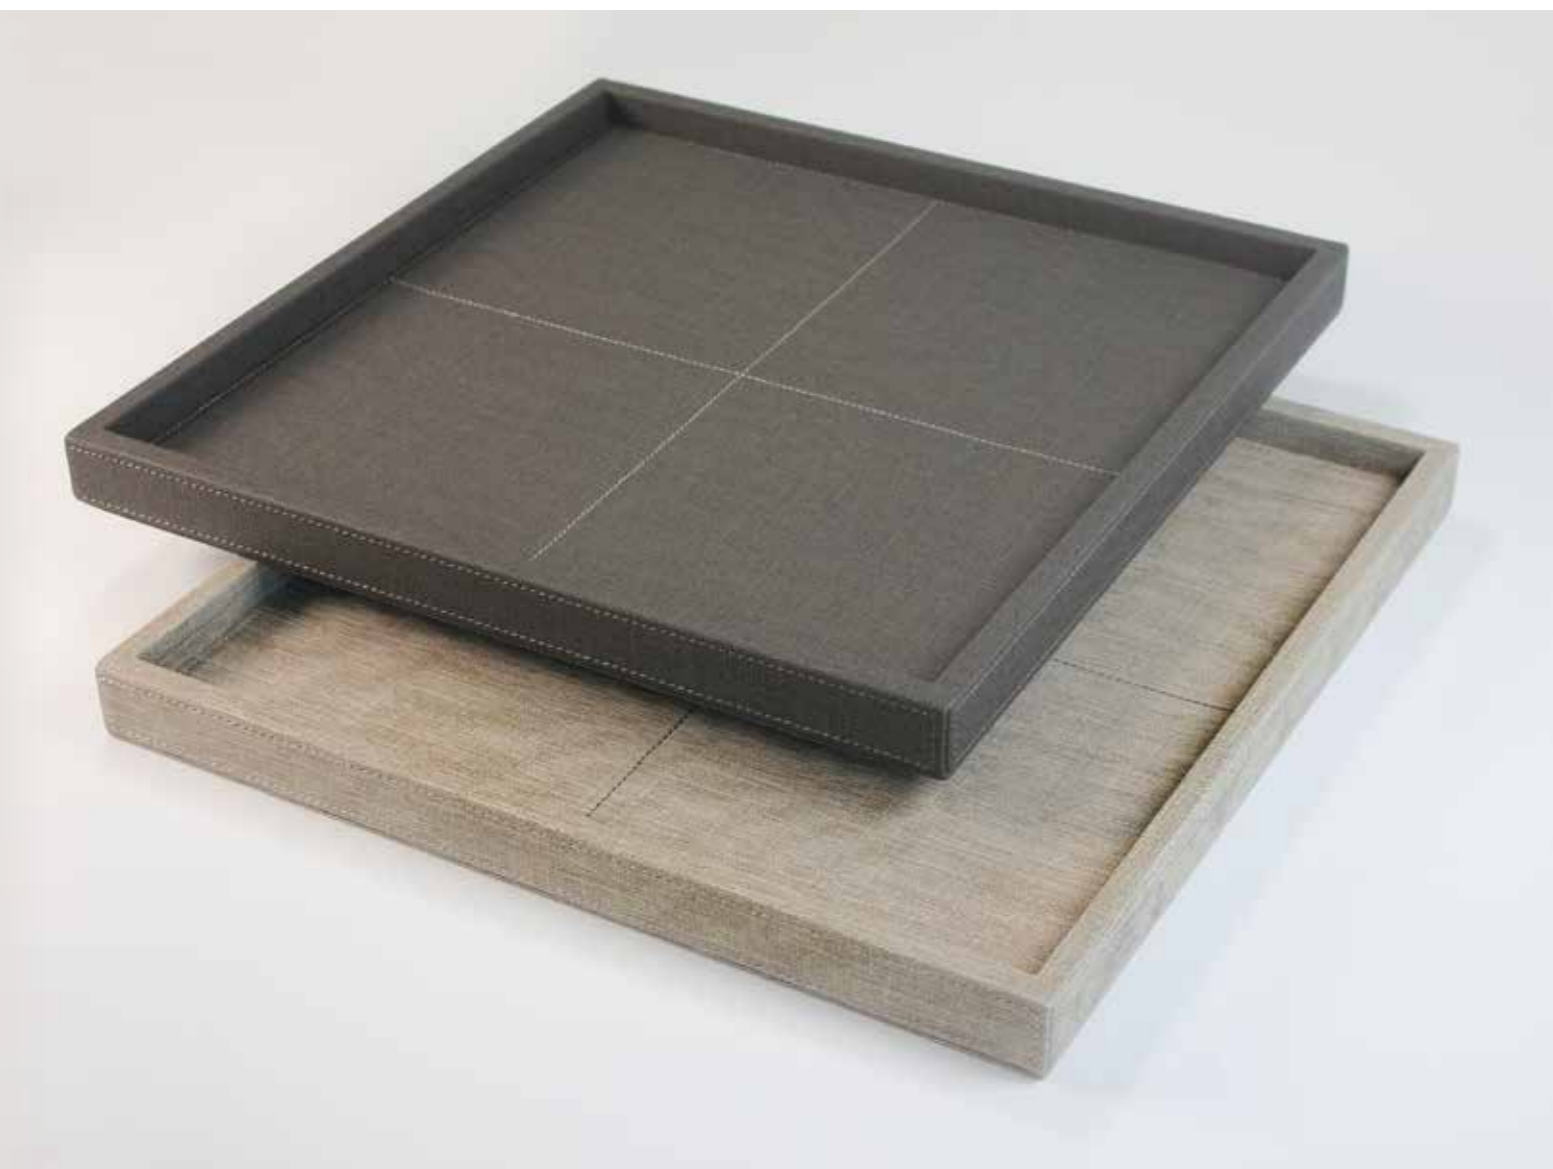

TURNDOWN TRAY

with stitching on the bottom
Size: L 370 x W 370 mm x H 30 mm

beige: 61508-D13
brown: 61508-D4

TEABOX

with 3 compartments
for teabags and sugarsticks

Size: W 175 x L 175 x H 40 mm

60606-D13/D4