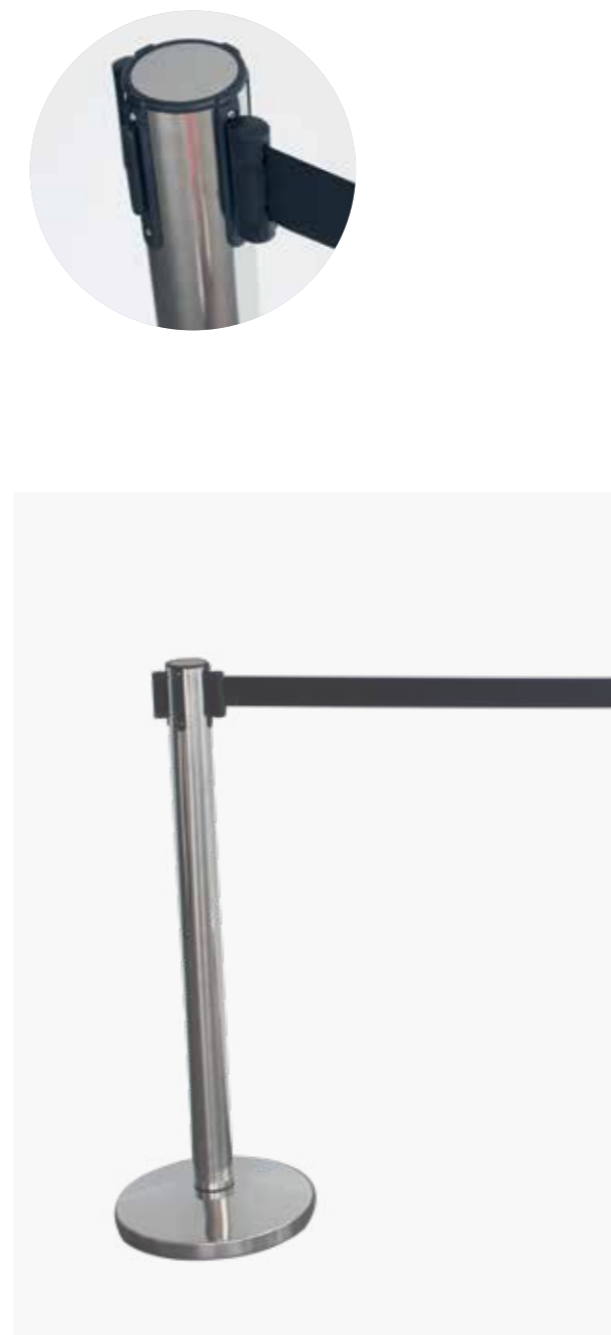

BARRIER POST
Crowd Control
with black nylon belt
Stainless steel
Size: H 910 x D 310 mm