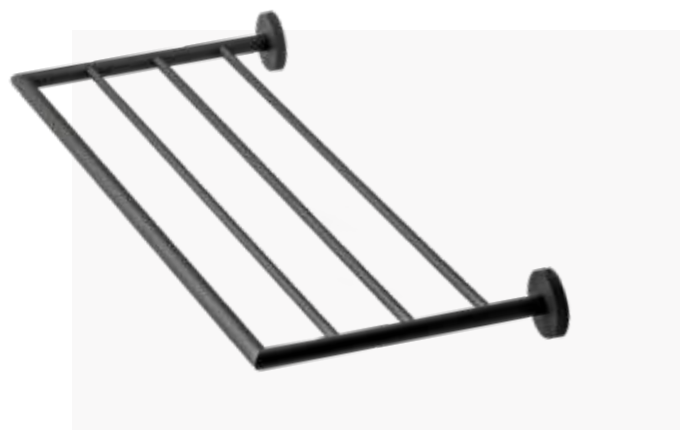

ISERE

Towel Rack

Solid brass-matt black finish
Size: L 654 x W 248 x H 54 mm

Art.-No.: 41400-009