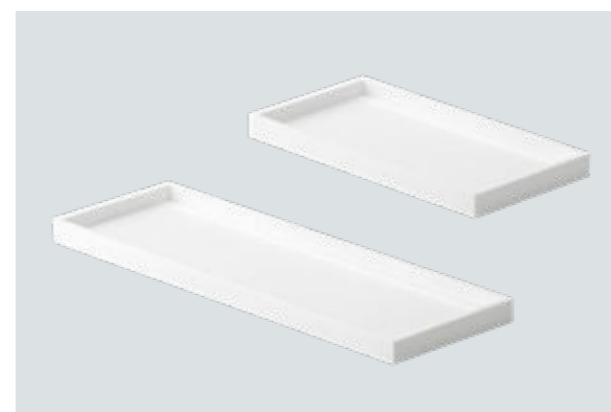

Soapdish

Size: L 90 x W 90 x H 15 mm
Art.-No.: 30220-041

Amenity Tray

L 300 x W 102 x H 15 mm
Art.-No.: 30210-041

L 200 x W 102 x H 15 mm
Art.-No.: 30240-041

Amenity Tray

with Soapdish insert
L 300 x W 90 x H 20 mm
Art.-No.: 30310-041