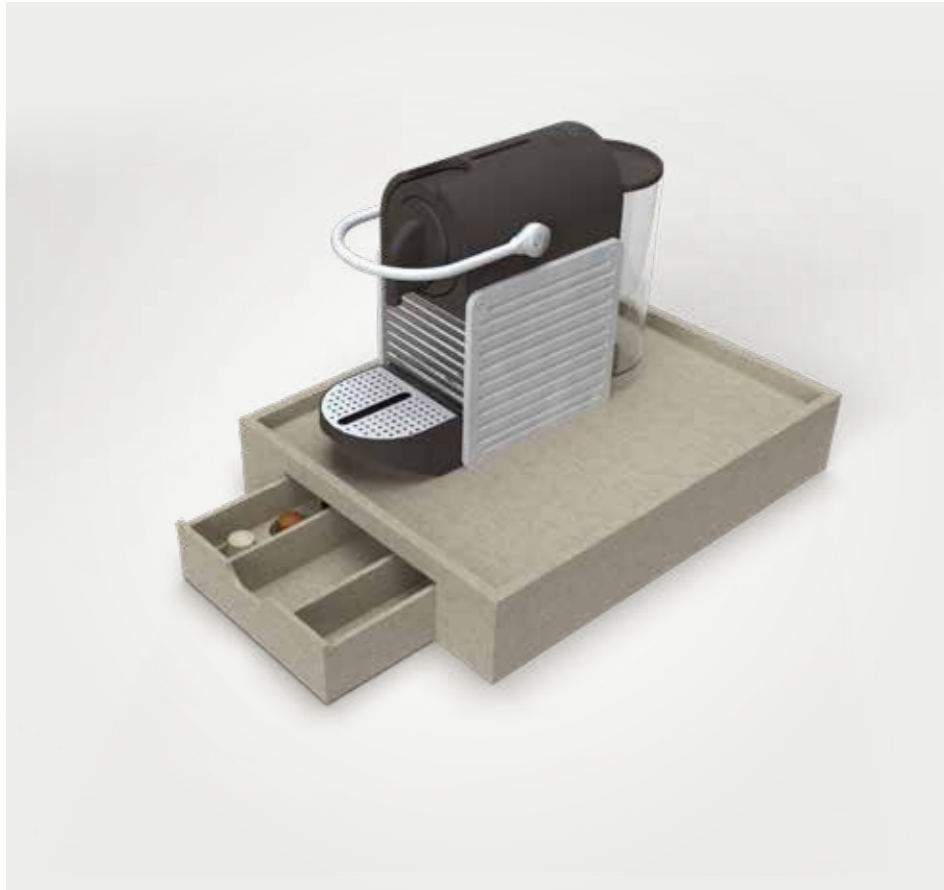

TASMAN

Nespresso tray with drawer
with 3 compartments
EVA capsule insert for 6 capsules

L 330 x W 400 x H 75 mm

Art.-No.: 60182