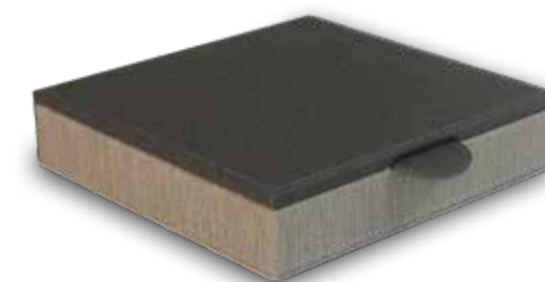

TEABOX

with 3 compartments
for teabags and sugarsticks

Size: W 175 x L 175 x H 40 mm

60606-D13/D4