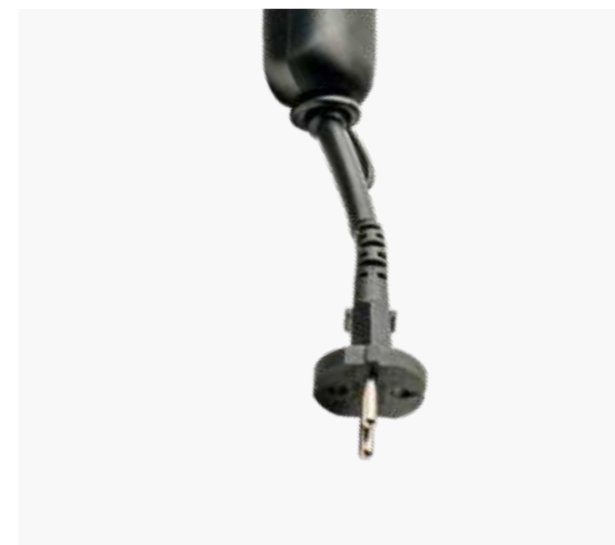

HAIR DRYERS

ODIN
Hairdryer

Black soft touch
Foldable handle
Retractable power cord
220-240V, 50/60 Hz
1750-2100 W
CE & GS, RoHS, TÜV certified
Size: L 220 x W 70 x H 235 mm

Art.-No.: 39500. EU-plug
Art.-No.: 39501. UK-plug