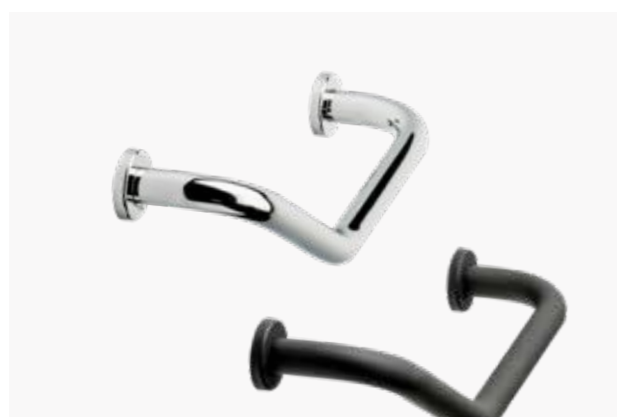

ISERE

Grab Bar

Solid brass
Size: L 350 x W 80 x H 50 mm

Art.-No.: Chrome finish: 41100-018
Art.-No.: Matt black finish: 41200-018

Grab Bar

Solid brass
L 500 x W 80 x H 50 mm

Art.-No.: Chrome finish: 41100-019
Art.-No.: Matt black finish: 41200-019