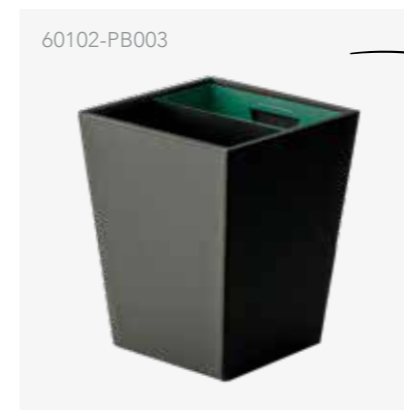

MONTREAL DUO

Square litter bin
Including 2 metal innerliners
Capacity: ± 12 ltrs.
Size: L 180/230 x W 180/230 x H 300 mm

Art.-No.: 60102

MONTREAL

Square litter bin
With black powdercoated metal innerliner
Capacity: ± 12 ltrs.
Size: L 180/230 x W 180/230 x H 300 mm