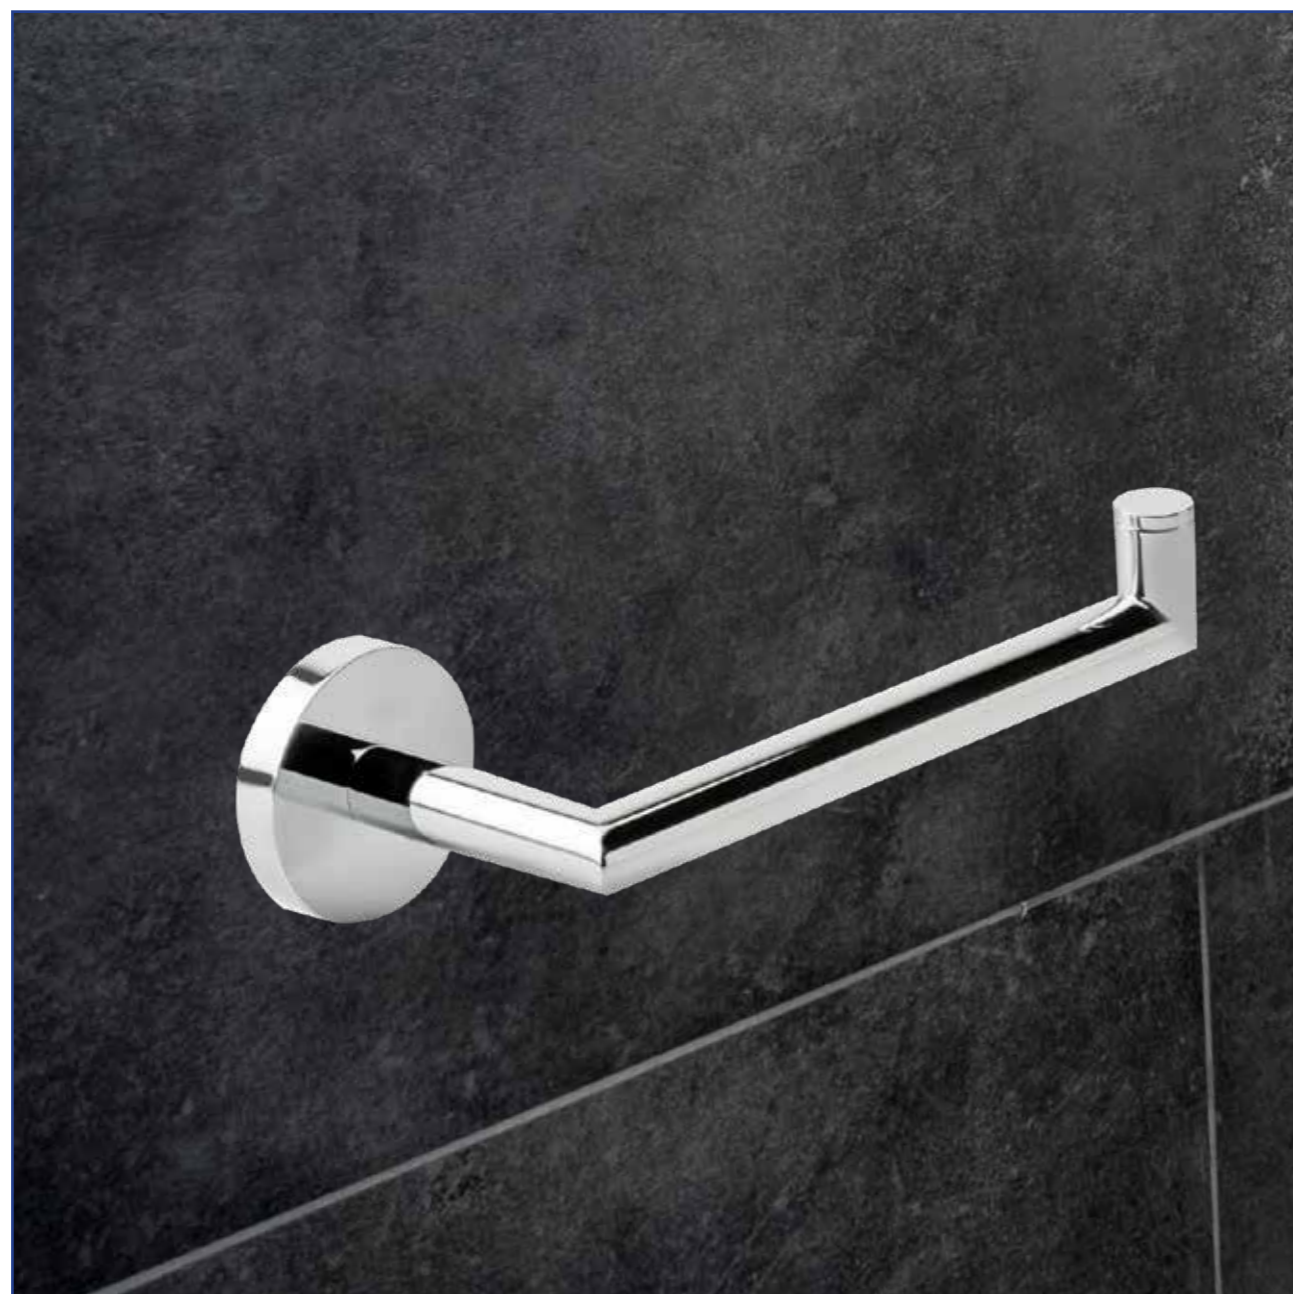

Art.-No.: 41400-009

Solid brass-chrome finish
Size: L 654 x W 248 x H 54 mm

Art.-No.: 41300-009

Towel Bar

Solid brass
Size: L 645 x W 70 x H 54 mm

Art.-No.: Chrome finish : 41300-007
Art.-No.: Matt black finish : 41400-007

Towel Hook

Solid brass
Size: L 48 x W 58 x H 55 mm

Art.-No.: Chrome finish: 41300-011
Art.-No.: Matt black finish: 41400-011

ISERE

Toilet Roll Holder

Size: L180 x W 80 x H 48 mm
Solid brass-chrome finish

Art.-No.: 41300-002