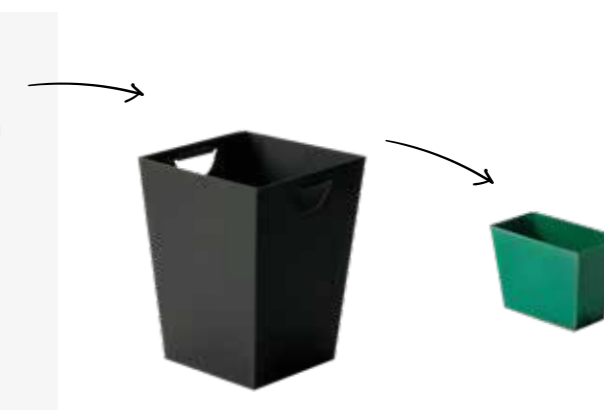

MINI +

Green innerliner
for organic waste
Size: L 200 x W 100 x H 150 mm

Art.-No.: 60900