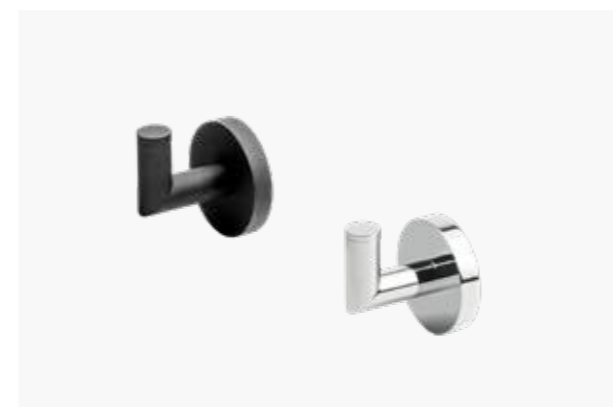

Art.-No.: 41400-009

Solid brass-chrome finish
Size: L 654 x W 248 x H 54 mm

Art.-No.: 41300-009

Towel Bar

Solid brass
Size: L 645 x W 70 x H 54 mm

Art.-No.: Chrome finish : 41300-007
Art.-No.: Matt black finish : 41400-007

Towel Hook

Solid brass
Size: L 48 x W 58 x H 55 mm

Art.-No.: Chrome finish: 41300-011
Art.-No.: Matt black finish: 41400-011

ISERE

Toilet Roll Holder

Size: L180 x W 80 x H 48 mm
Solid brass-chrome finish

Art.-No.: 41300-002